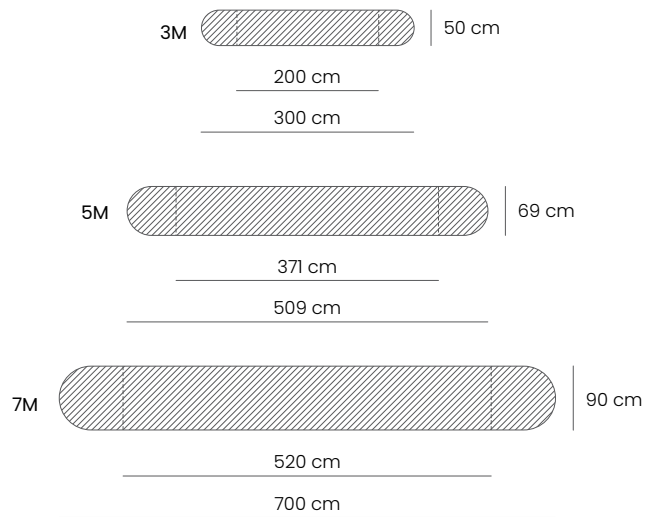

Inflatable Race Gate

Inflatable frame made of high quality TPU plastic including full color cover, anchoring stakes and lines and one electric pump are always included as standard.

Everything is delivered in a soft carry case.

If necessary, add an additional pump. The may be useful for larger structures (over 5 meters in size).

Repair kits and extra valves are also included with each shipment.

Weight (kg)	15	20	36
Width (cm)	300	509	700
Height (cm)	285	335	500

Opening	3M	5M	7M
Height, inner dimension (cm)	235	265	410

Inflatable Race Gate	Price
Inflatable race gate 3m	2 854 €
Inflatable race gate 5m	3 699 €
Inflatable race gate 7m	5 760 €